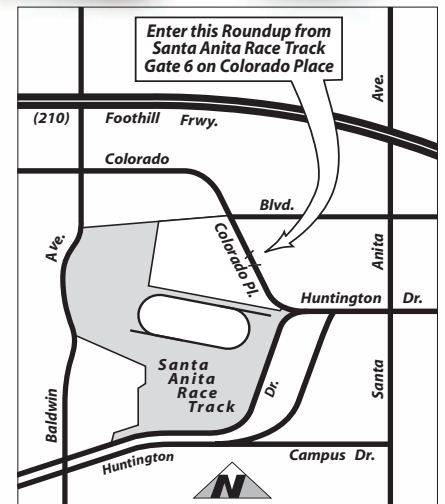

- Traiga los artículos en una caja resistente, preferiblemente en sus envases etiquetados originales.
- Límite de 15 galones o 125 libras de desechos peligrosos por viaje.
- Desechos de negocios no serán aceptados.
- No se permiten explosivos, municiones y materiales radiactivos, basura, llantas, grandes aparatos (como refrigeradores, estufas y lavadoras), o sustancias controladas.